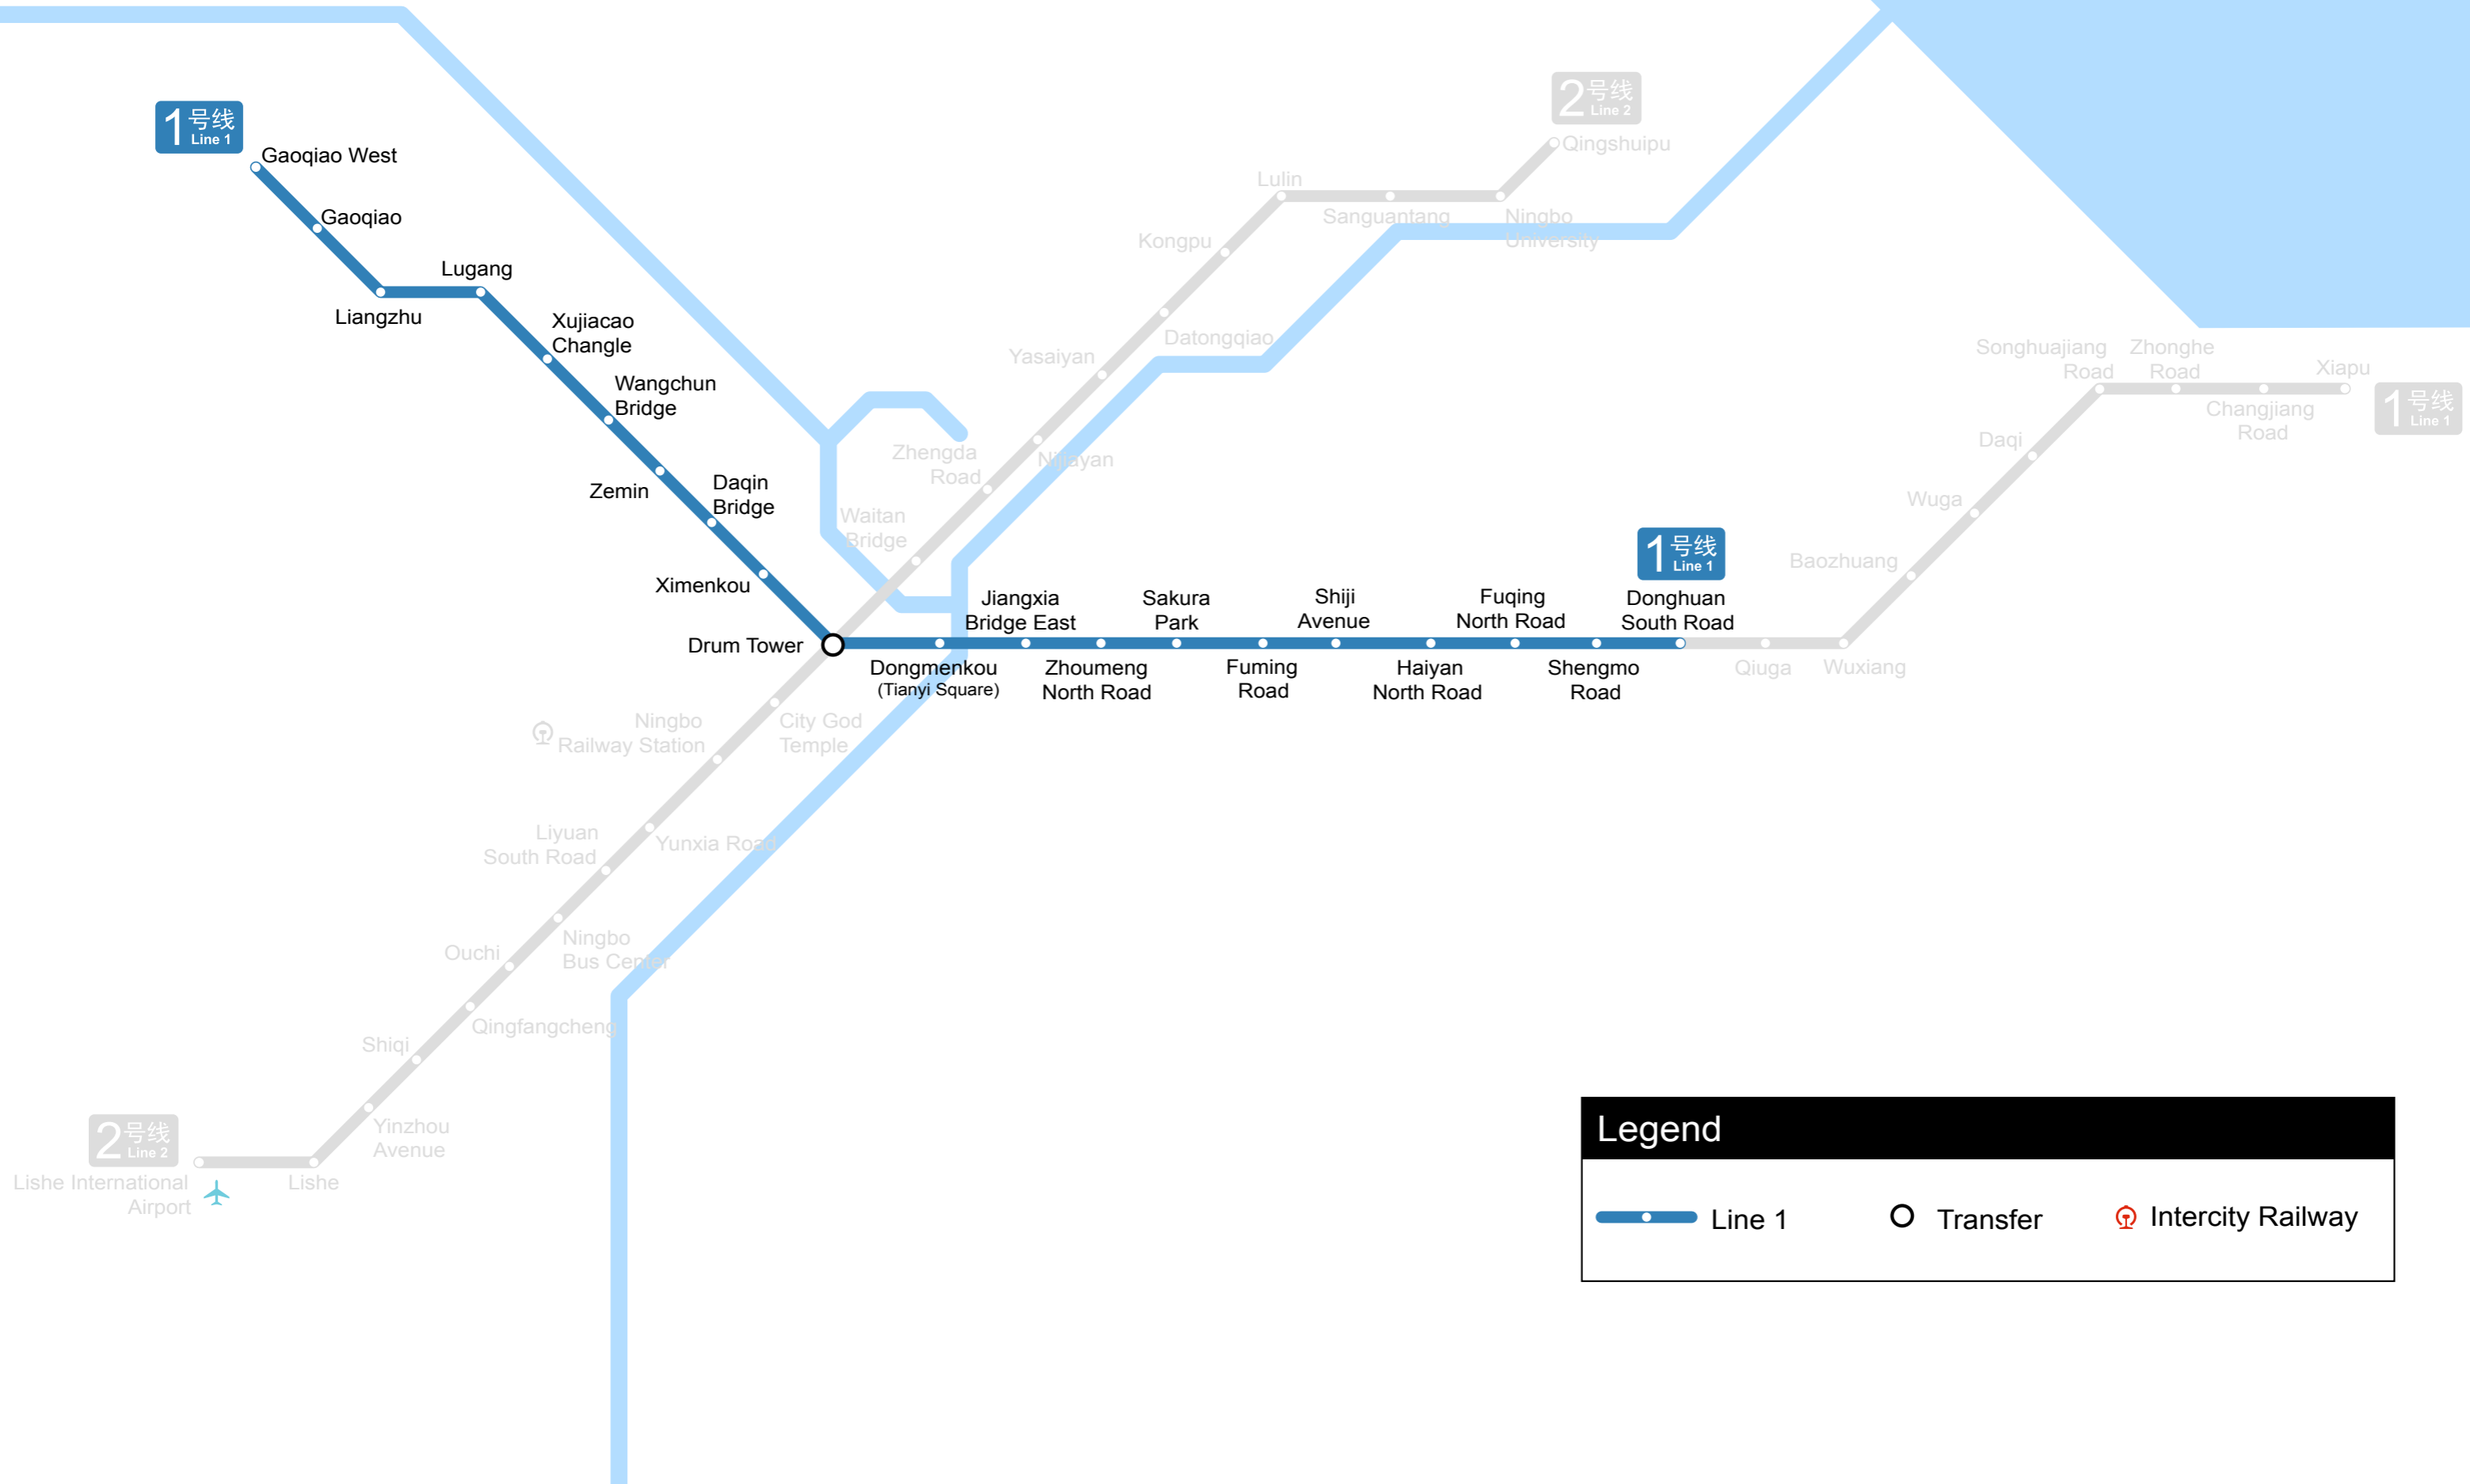

Ningbo Rail Transit System Map

Legend

- Line 1
- Transfer
- Intercity Railway